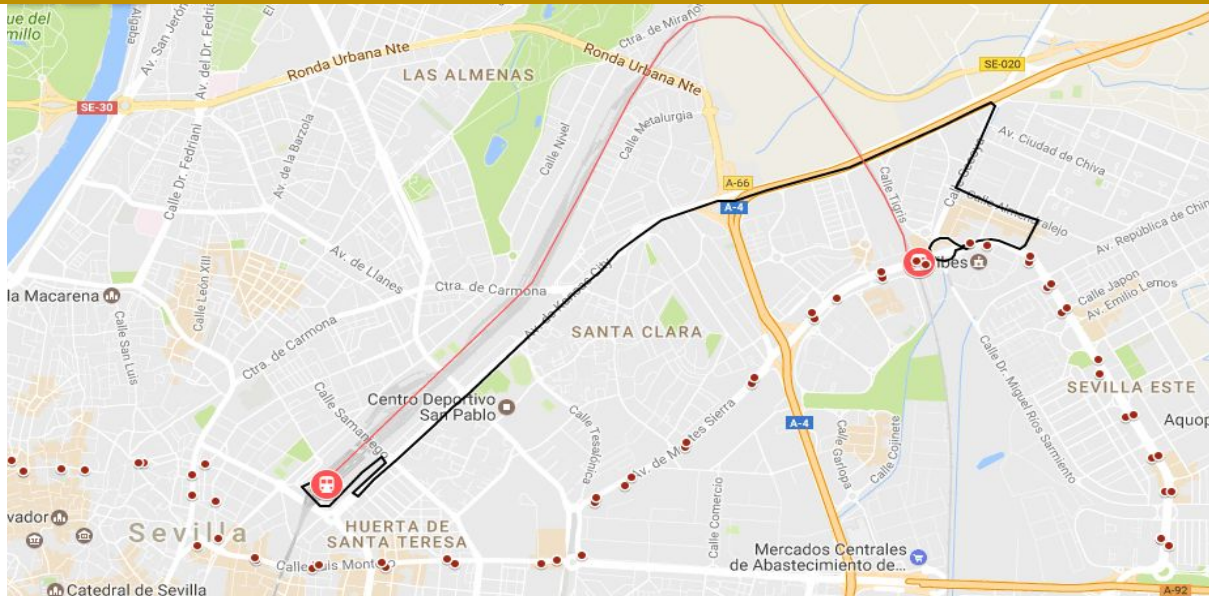

PRADO SAN SEBASTIÁN

❖ Car

Take street Juan de Mata Carrizo towards Santa Justa train station, then follow Kansas City Avenue towards the A4 motorway and then follow indications to Fibes.

❖ Bus

Take the 57 Bus-line from the Avenida Carlos V, it follows San Francisco Javier and Cruz del Campo Avenues until the access of the A92 motorway, then take the exit Avenida de las Ciencias.

SANTA JUSTA

❖ Car

Access to Fibes through the Kansas City Avenue towards the A4 motorway, then follow indications to Fibes.

❖ Bus

Take the 27 Bus-line from Avenue Luis Montoto, then it follows the Andalucía and Montes Sierra Avenues until the stop located next to Fibes.

❖ Commuter train

Connection via Circular Line C4 (Cercanías C4) towards FIBES.