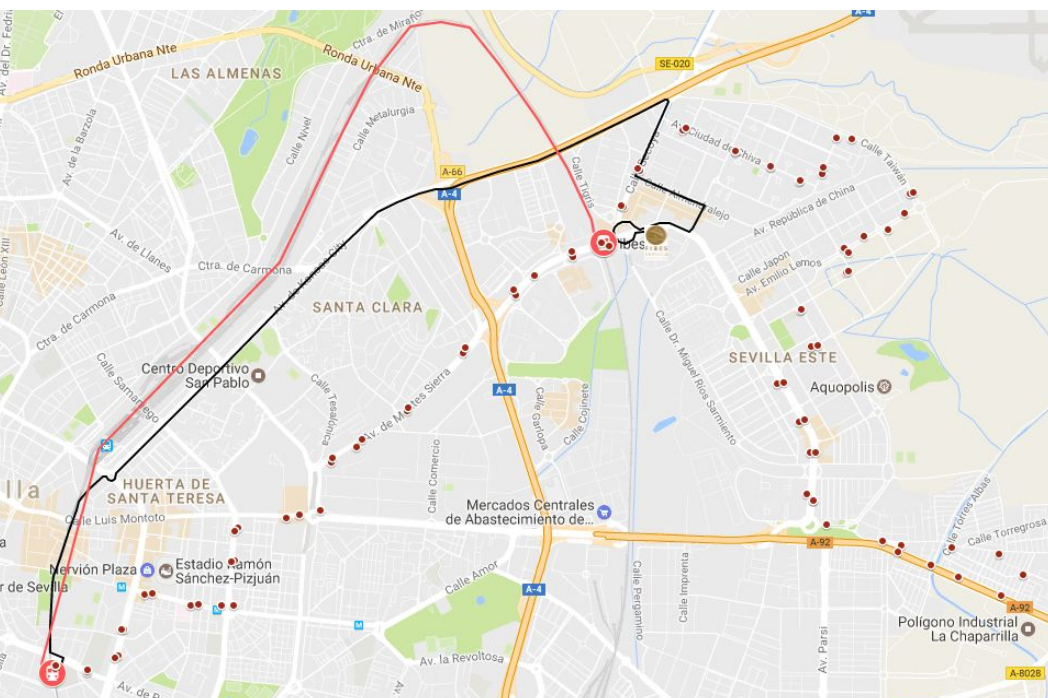

ACCESS TO FIBES FROM PLAZA DE ARMAS AND SAN BERNARDO

FIBES
SEVILLA
PALACIO DE EXPOSICIONES Y CONGRESOS

PLAZA DE ARMAS

❖ Car

Follow street Torneo towards Ronda Urbana Norte , then follow indications to the A4 motorway and Fibes.

❖ Bus

Take the 27 Bus-line from the city centre (Plaza del Duque) which is connected to Fibes by street Luis Montoto and the Avenida Andalucía.

SAN BERNARDO

❖ Car

Take the Buhaira Avenue and then Kansas City Avenue towards A4 motorway.

❖ Bus

Take the 57 Bus-line from the Avenida Carlos V, it follows San Francisco Javier and Cruz del Campo Avenues until the access of the A92 motorway, then take the exit Avenida de las Ciencias.

SANTA JUSTA

❖ Car

Access to Fibes through the Kansas City Avenue towards the A4 motorway, then follow indications to Fibes.

❖ Bus

Take the 27 Bus-line from Avenue Luis Montoto, then it follows the Andalucía and Montes Sierra Avenues until the stop located next to Fibes.