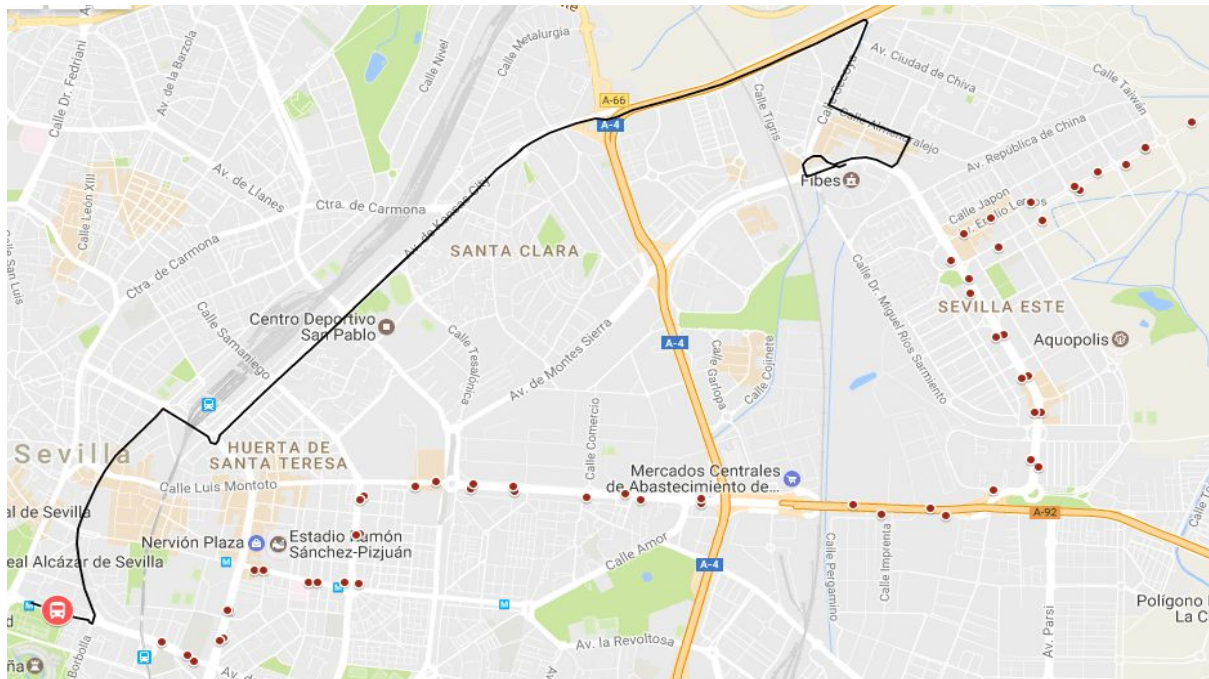

PRADO SAN SEBASTIÁN

❖ Car

Take street Juan de Mata Carrizo towards Santa Justa train station, then follow Kansas City Avenue towards the A4 motorway and then follow indications to Fibes.

❖ Bus

Take the 57 Bus-line from the Avenida Carlos V, it follows San Francisco Javier and Cruz del Campo Avenues until the access of the A92 motorway, then take the exit Avenida de las Ciencias.

SANTA JUSTA

❖ Car

Access to Fibes through the Kansas City Avenue towards the A4 motorway, then follow indications to Fibes.

❖ Bus

Take the 27 Bus-line from Avenue Luis Montoto, then it follows the Andalucía and Montes Sierra Avenues until the stop located next to Fibes.

❖ Commuter train

Connection via Circular Line C4 (Cercanías C4) towards FIBES.