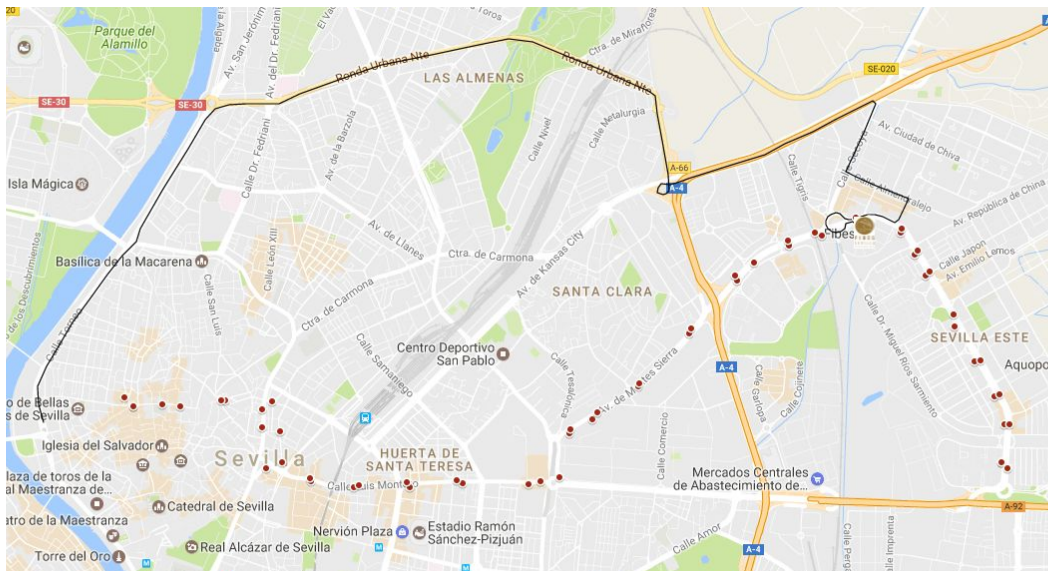

ACCESS TO FIBES FROM PLAZA DE ARMAS AND SAN BERNARDO

FIBES
SEVILLA
PALACIO DE EXPOSICIONES Y CONGRESOS

PLAZA DE ARMAS

❖ Car

Follow street Torneo towards Ronda Urbana Norte , then follow indications to the A4 motorway and Fibes.

❖ Bus

Take the 27 Bus-line from the city centre (Plaza del Duque) which is connected to Fibes by street Luis Montoto and the Avenida Andalucía.

SAN BERNARDO

❖ Car

Take the Buhaira Avenue and then Kansas City Avenue towards A4 motorway.

ACCESS TO FIBES FROM PRADO DE SAN SEBASTIAN AND SANTA JUSTA

FIBES
SEVILLA
PALACIO DE EXPOSICIONES Y CONGRESOS

PRADO SAN SEBASTIÁN

❖ Car

Take street Juan de Mata Carrizo towards Santa Justa train station, then follow Kansas City Avenue towards the A4 motorway and then follow indications to Fibes.

❖ Car

Access to Fibes through the Kansas City Avenue towards the A4 motorway, then follow indications to Fibes.

❖ Bus

Take the 27 Bus-line from Avenue Luis Montoto, then it follows the Andalucía and Montes Sierra Avenues until the stop located next to Fibes.